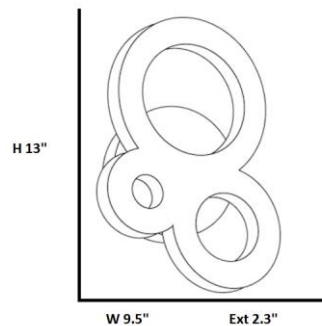

### PRODUCT MEASUREMENTS

FIXTURE	BACKPLATE / CANOPY
Length:	Length
Width: 9.5"	Width:
Diameter	Diameter:
Height: 13"	Height:
Extension: 2.5"	
Overall Height:	

#### LINE DRAWING